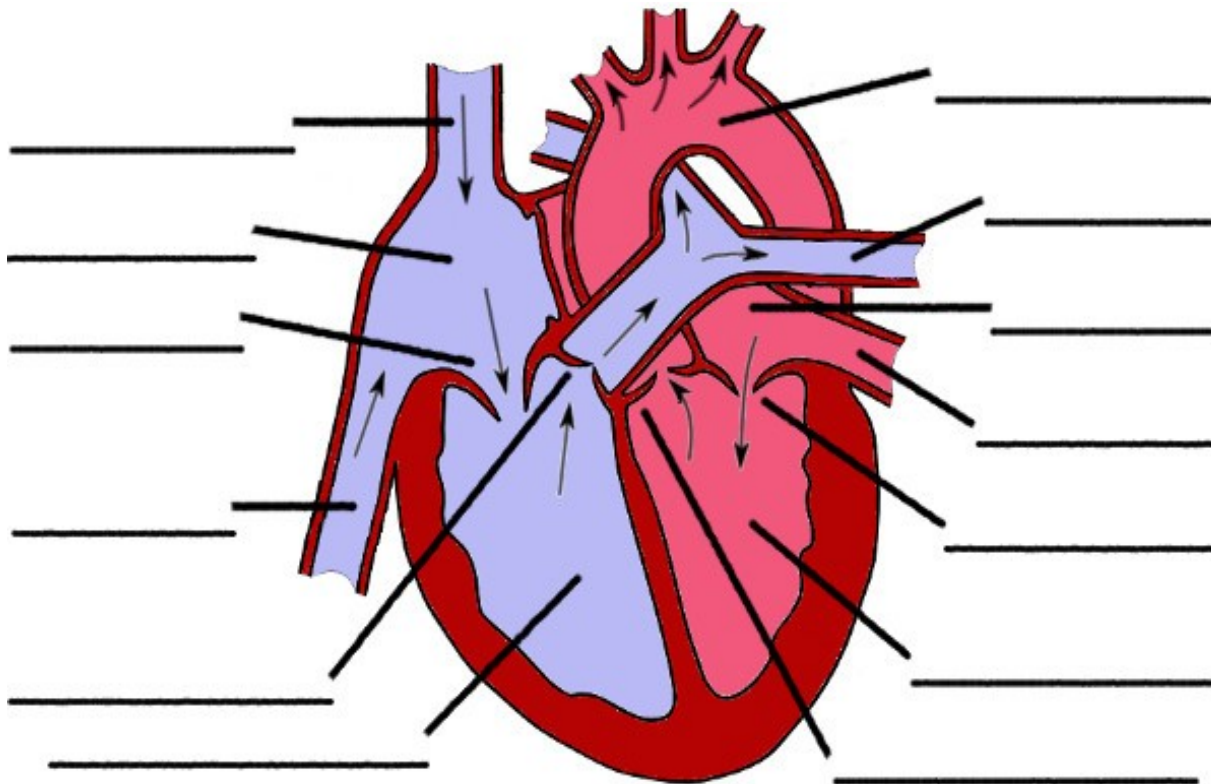

The human heart

The average human heart beats at 72 beats per minute, and for an average lifespan (66 years) it will beat for a total of approximately 2.5 billion times. It weighs approximately 250 to 300 grams (9 to 11 oz) in females and 300 to 350 grams (11 to 12 oz) in males.

Identify the parts of the heart in the diagram below, using the list to the right.

Choose from:

Aorta	Pulmonary valve
Aortic valve	Pulmonary veins
Inferior vena cava	Right atrium
Right ventricle	Superior vena cava
Left atrium	Tricuspid valve
Mitral valve	Left ventricle
Pulmonary arteries	